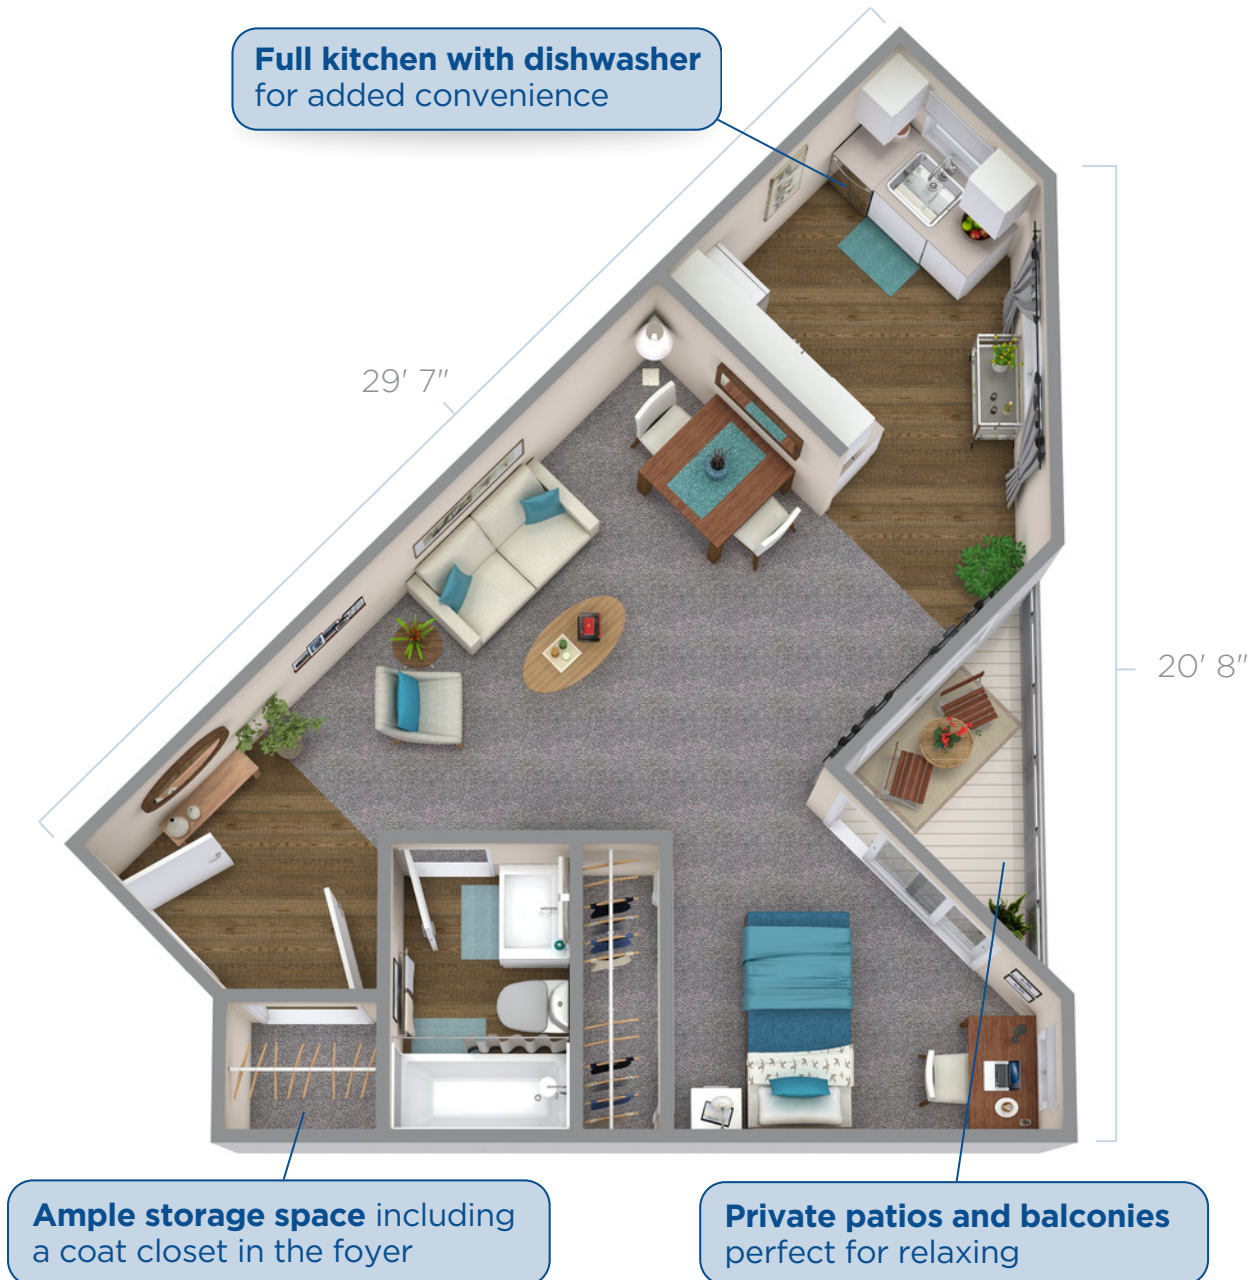

STUDIO APARTMENT

438 SQUARE FEET

Apartment renderings offer approximate layouts and dimensions.

ELM - REV0424