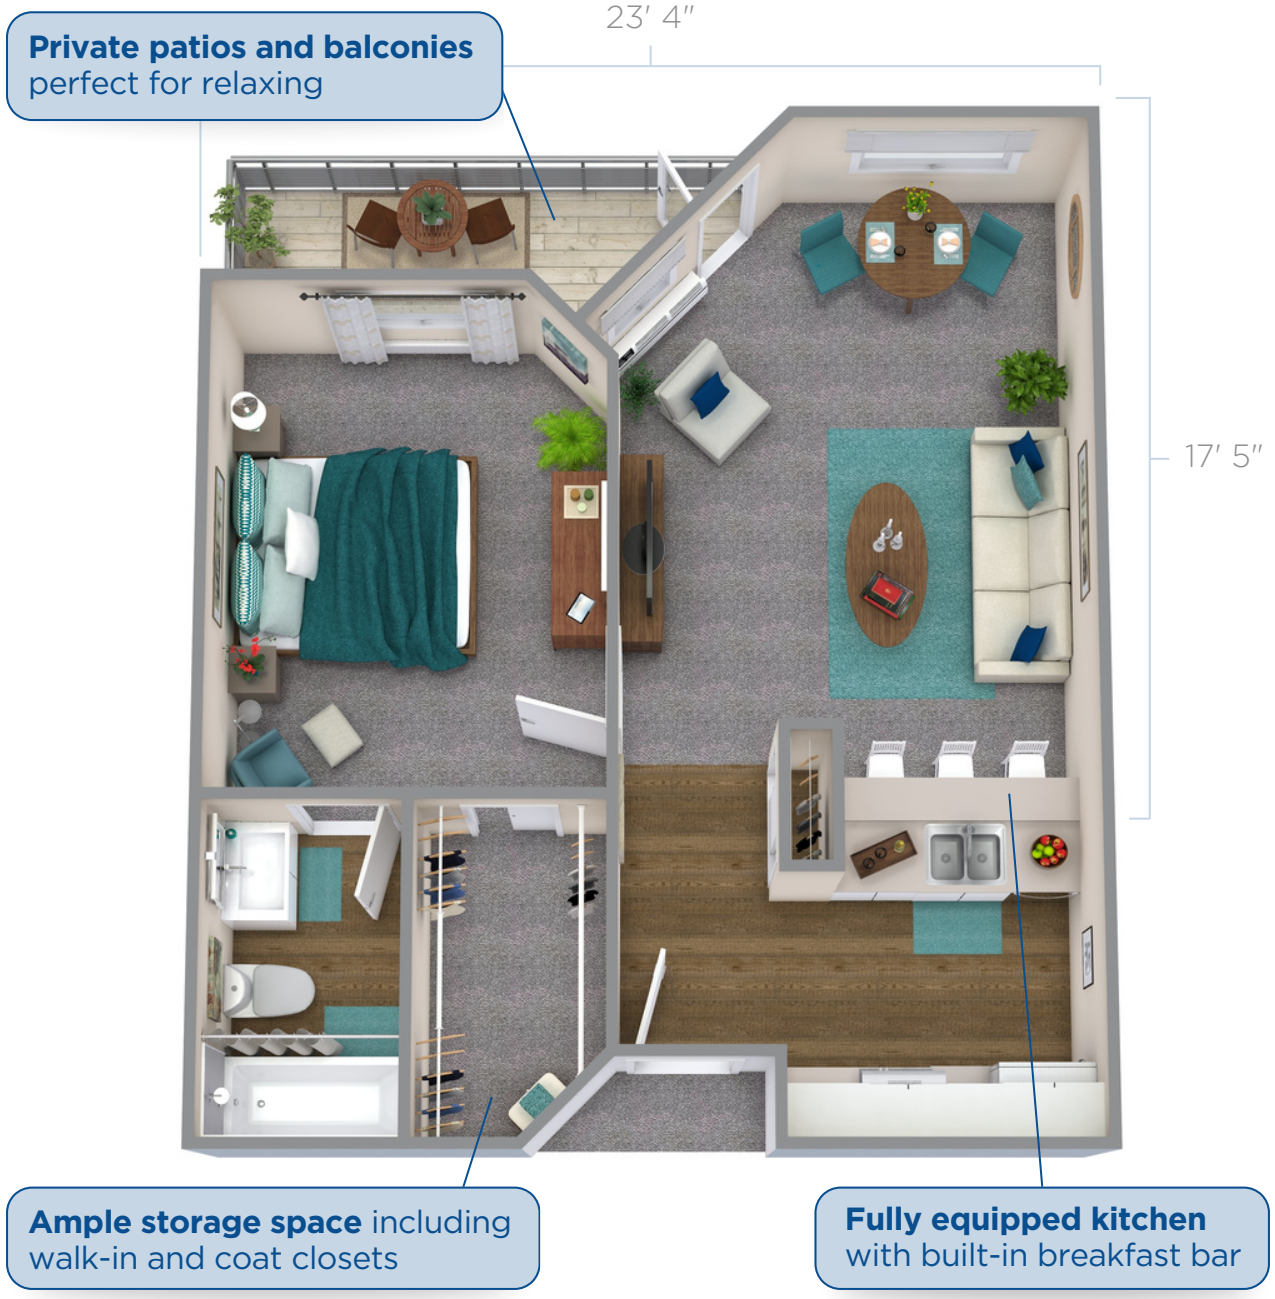

ONE BEDROOM APARTMENT

575 SQUARE FEET

Apartment renderings offer approximate layouts and dimensions.

HICKORY - REV0424